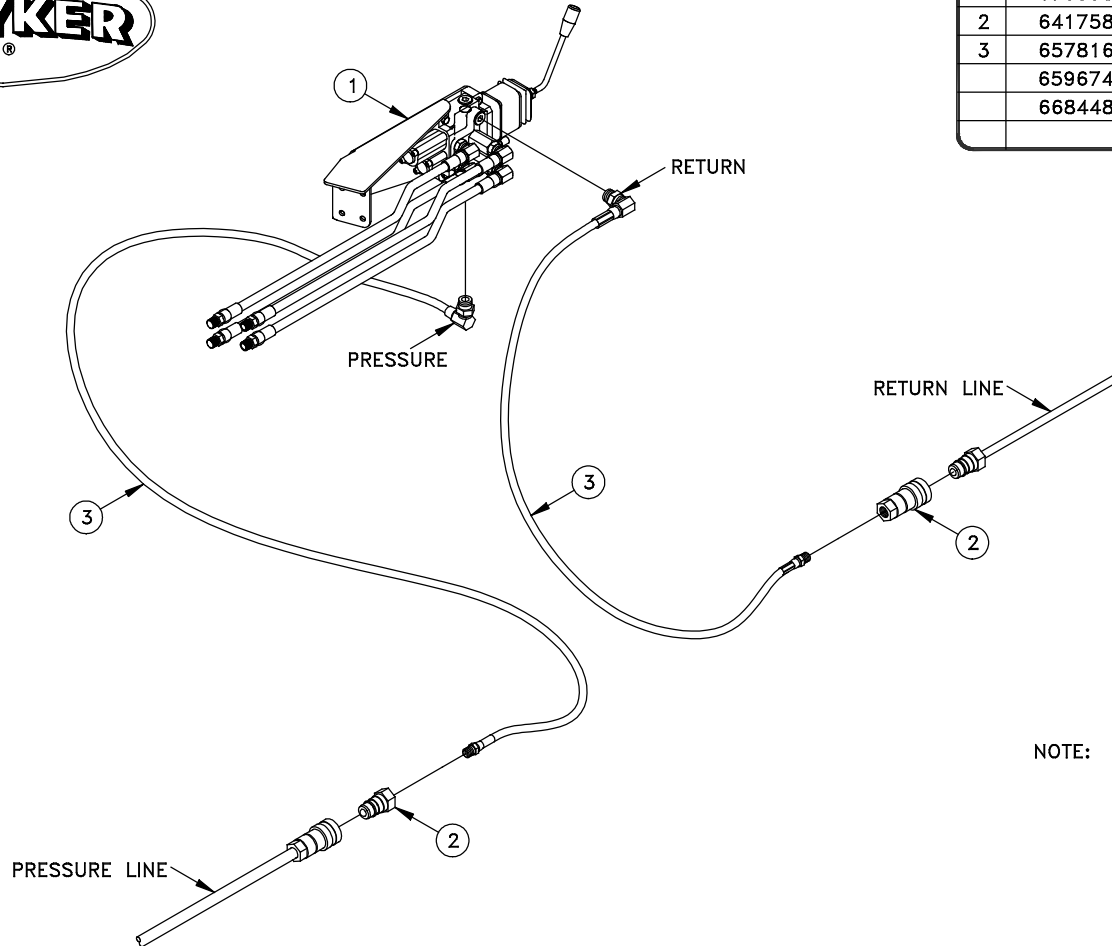

670598 HOSE KIT FOR FARMPRO 2430-3010 – JINMA 304LE-354LE

670598 HOSE KIT FOR AG KING 3540 – NORTRAC 304-354-404

KOYKER MANUFACTURING CO., LENNOX SD

KEY	PART NO.	DESCRIPTION	QTY.
1	655461	VALVE KIT W/JOYSTICK	1
	670598	HOSE KIT	1
2	641758	QUICK COUPLER	2
3	657816	60" HYDRAULIC HOSE	2
	659674	HOSE WRAP	1
	668448	COUPLER DECAL	2

NOTE: 1. USE HOSE WRAP TO SECURE HOSES TOGETHER.